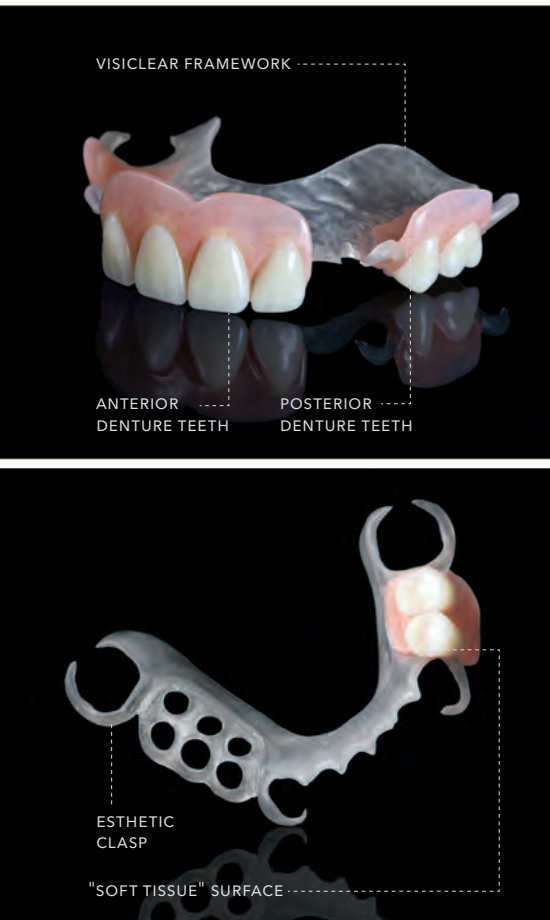

TETRA DYNAMICS VISICLEAR™. PARTIAL DENTURES WITH FULL PERFORMANCE.

Tetra Dynamics VisiClear Partial Dentures are a flexible alternative for doctors seeking a higher performance partial denture.

ADVANTAGES

- FLEXIBLE FRAMEWORK
- 100% METAL-FREE
- DURABLE THERMOPLASTIC
- EASY CHAIRSIDE ADJUSTMENTS
- STAIN-RESISTANT FRAME
- BIOCOMPATIBLE & NYLON-FREE
- MADE IN THE USA
- ANTERIOR & POSTERIOR TEETH CAN BE ADDED

With Tetra Dynamics VisiClear Partial Dentures, you can count on lightweight framework and beautiful esthetics. Made with flexible material and a 100% metal-free design, this product allows for improved patient satisfaction, comfort, and easy chairside adjustments. With patient health in mind, the biocompatible, nylon-

free material for Tetra Dynamics VisiClear Partial Dentures is an ideal substitute for the traditional metal-based structure.

Tetra Dynamics VisiClear Partial Dentures gives flexibility to treat a wide range of patients and variety of cases, providing an optimal restoration solution.